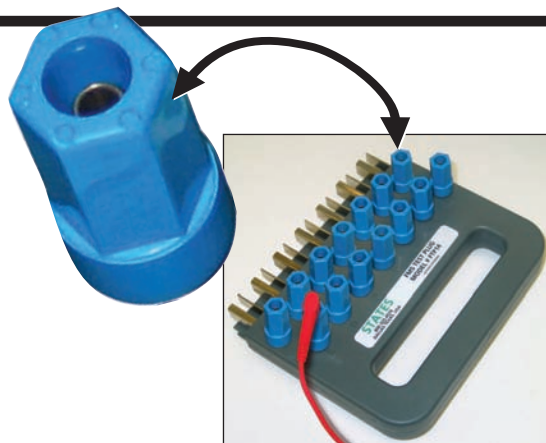

NEW...UNIQUE...

MORE THAN JUST A TEST PADDLE

The **NEW** 10 and 14 pole potential test paddles are feature packed and have been designed to make a test technician's job easier.

Handle – use one hand to connect to test switch

Labeled – locate connector to corresponding switch

Use for **STATES**® FMS Test Switch and ABB FT-1 10 Pole Test Switch.

10 Pole Test Paddle

ALSO...test leads available

4-Way Connector

Accommodates various lugs and plugs

- spade lugs
- ring lugs
- standard banana type plugs
- standard safety plugs

14 Pole Test Paddle

Don't forget about our 15000 Single Current Test Probe

STATES®
TERMINAL BLOCKS & TEST SWITCHES
A DIVISION OF MEGGER