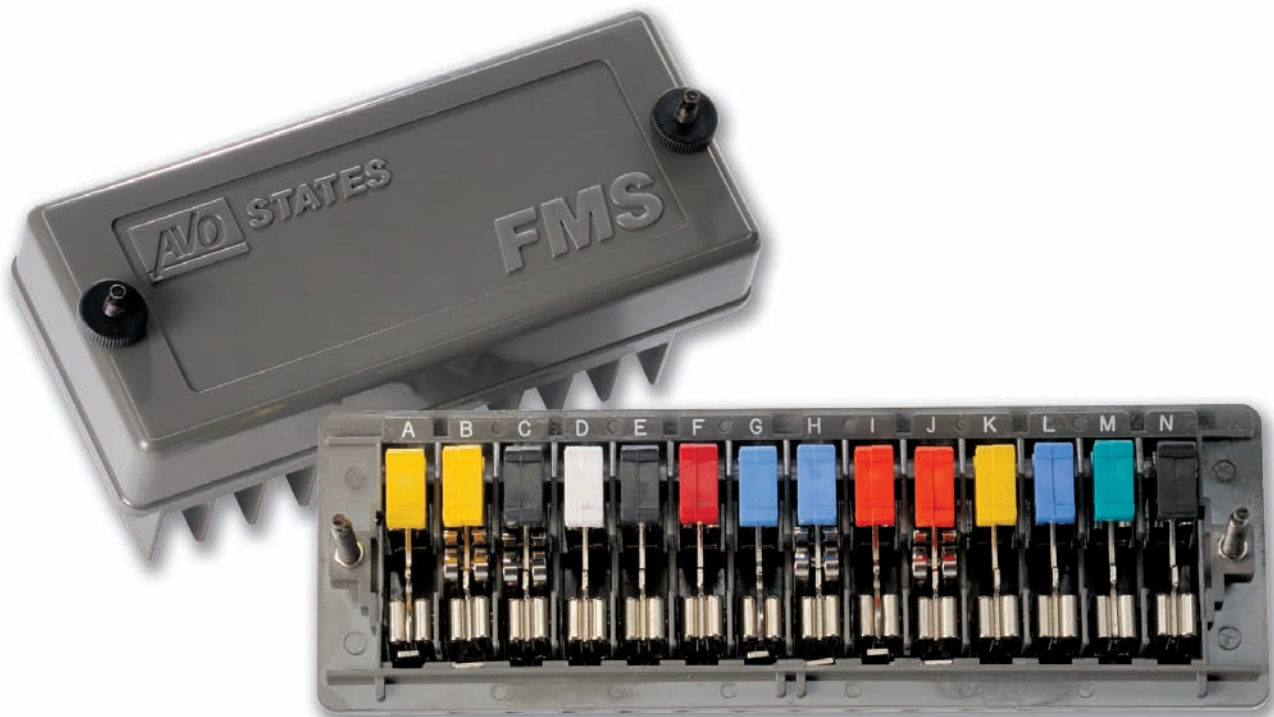

Now...Class 1E Qualified

Introducing the STATES® NFMS Test Switch

Now Class 1E Qualified per IEEE Standards 323-1974 and engineered to meet the needs of the Nuclear Power Industry. Built, tested and full featured the new NFMS Semiflush-mounted Test Switch is offered in a 10 or 14 pole switch option.

Ask a STATES representative about availability and "test drive" one today.

STATES®
TERMINAL BLOCKS & TEST SWITCHES
A DIVISION OF MEGGER

4271 Bronze Way
Dallas, TX 75237

1-800-325-4574
www.statesproducts.com